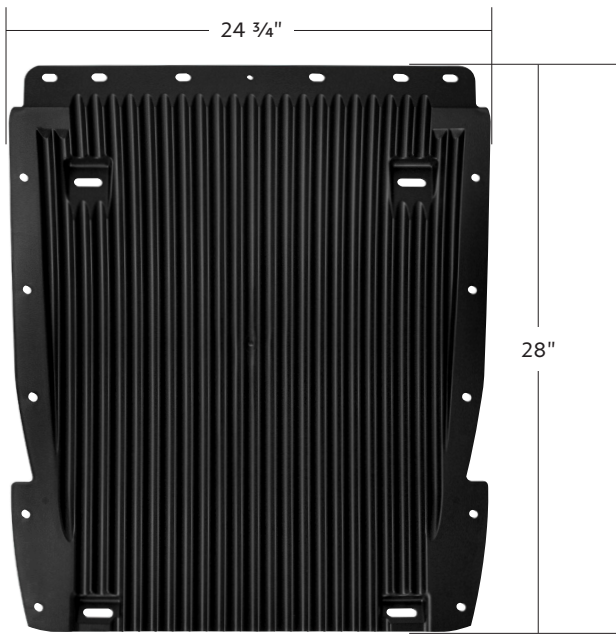

2018-2022 Volvo VNL

Plastic Fairing Extension Splash Shield

- Quality aftermarket reproduction of the original
- Injection molded plastic for durability and strength
- Easy to install with original style mounting holes and pattern
- Direct replacement to OEM #82757709

21324 Splash Shield 1 Pc. / Wbox

2004-2017 Volvo VNL

Plastic Fairing Extension Splash Shield

- Quality aftermarket reproduction of the original
- Injection molded plastic for durability and strength
- Easy to install with original style mounting holes and pattern
- Direct replacement to OEM #20488494

21323 Splash Shield 1 Pc. / Wbox