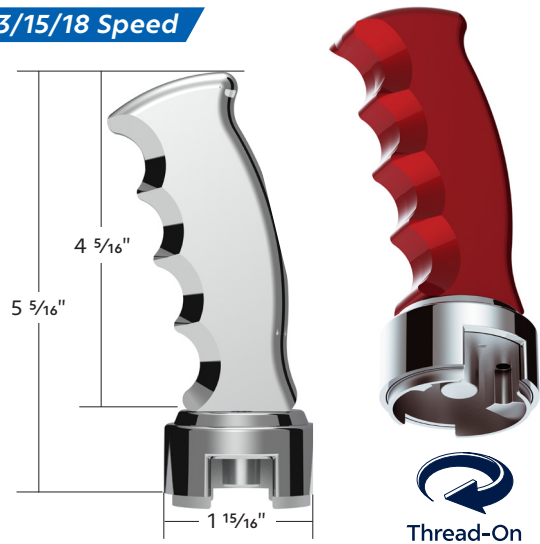

13/15/18 Speed

Pistol Thread-On Grip Gearshift Knob With 13/15/18 Speed Adapter

- Made with quality die-cast aluminum
- Features chrome 1/2"-13 thread-on adapter base for Eaton Fuller type shifter
- Machined 1/2"-13 thread for smooth installation
- Removable thread lock included to prevent loosening of shift
- Not compatible with models equipped with D-shape shift knobs

70840 Chrome 1 Pc. / Card

70842 Candy Red 1 Pc. / Card