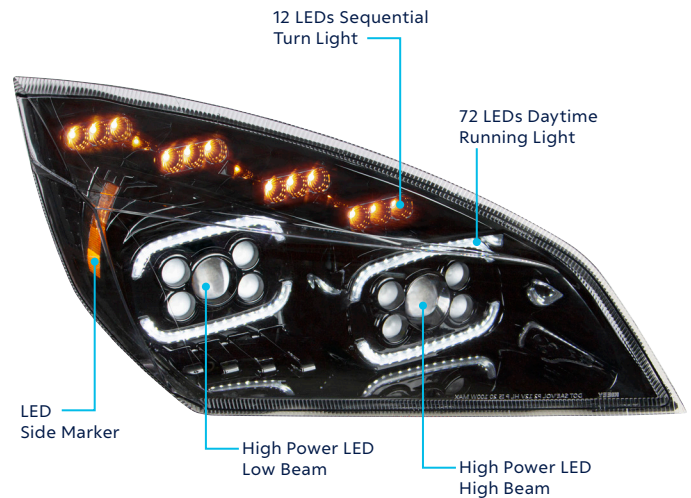

### 2018-2022 Freightliner Cascadia High Power 10 LED Projector Headlight With LED Sequential Turn & DRL

Full LED headlight with five-projector style high beam and low beam design

- Five-projector design with single high power LED in the center, and 4 small outer projector lens
- 12 LEDs as turn signal with sequential function
- 72 LEDs as daytime running light with dual light bar design
- Quality polycarbonate lens with special contour design for improved look and visibility
- Easy installation, simply plugs into existing factory wiring harness
- DOT/SAE, FMVSS 108
- Note: Included load resistor might not be required if the truck is originally equipped with LED headlights. Disconnect if it is causing error code or blowing a fuse
- Low beam: 1500 lumens, 5500K, 3.0 Amps, 12V DC input
- High beam: 2000 lumens, 5500K, 3.0 Amps, 12V DC input