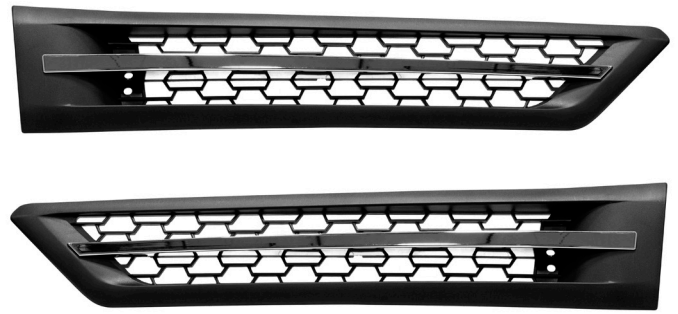

2018-2022 Freightliner Cascadia 126

Hood Air Intake Grille

- Made of quality plastic with original contour and mounting clips
- Beautiful chrome plated center strip
- Direct replacement for 42873 is OEM #A1721068000
- Direct replacement for 42874 is OEM #A1721068001

42873	Driver	1 Pc. / Card
42874	Passenger	1 Pc. / Card

1987-2005 Peterbilt 379/378/385 &
1987-2000 Peterbilt 377/376/375

Exterior Door Handle

- High quality chrome finish for durability and shine
- Perfect for replacing a damaged door handle
- Original design for easy installation
- Key lock cylinder not included
- Direct replacement to OEM 20-08179L
- Shipping in bulk

42768B	Driver (Bulk)	1 Pc. / Box
42769B	Passenger (Bulk)	1 Pc. / Box

1987-2005 Peterbilt 379/378/385 &
1987-2000 Peterbilt 377/376/375

Exterior Sleeper Door Handle

- High quality chrome finish for durability and shine
- Perfect for replacing a damaged sleeper door handle
- Original design for easy installation
- Key lock cylinder not included
- Direct replacement to OEM 29-03610L
- Shipping in bulk

42783B	Driver (Bulk)	1 Pc. / Box
42770B	Passenger (Bulk)	1 Pc. / Box