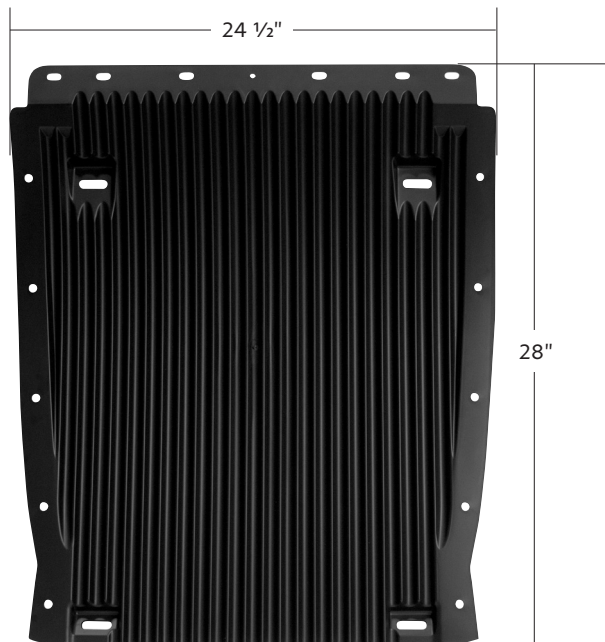

Plastic Fairing Extension Splash Shield

- Quality aftermarket reproduction of the original
- Injection molded plastic for durability and strength
- Easy to install with original style mounting holes and pattern
- Direct replacement to OEM #82757709

21324 Splash Shield 1 Pc. / Wbox