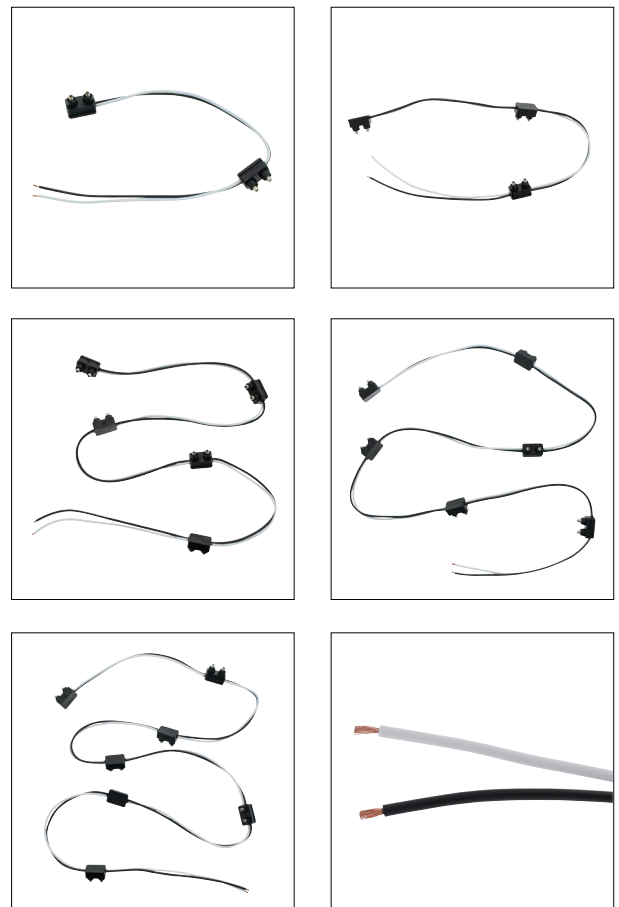

2-Prong Plug Wiring Harness With 6" Lead Between Plugs

- Waterproof over-molded plug housing
- Quality insulated 16 gauge wire
- Pre-cut with different number of plugs, all with 6" wire lead inbetween, and pre-stripped wire end

34242-2	Wiring Harness	2 Plugs	1 Pc. / Each
34242-3	Wiring Harness	3 Plugs	1 Pc. / Each
34242-5	Wiring Harness	5 Plugs	1 Pc. / Each
34242-6	Wiring Harness	6 Plugs	1 Pc. / Each
34242-7	Wiring Harness	7 Plugs	1 Pc. / Each