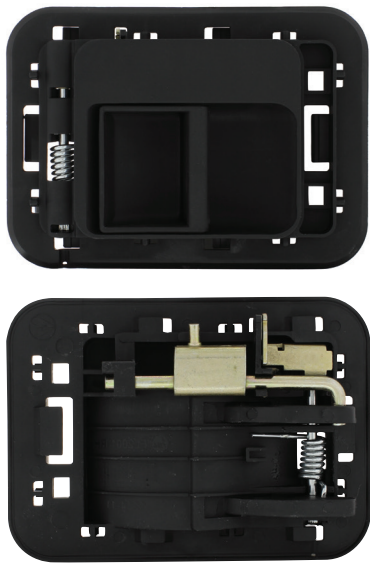

1995-2001 Kenworth
Interior Door Handle

- Quality injection molded plastic replacement door handle
- Perfect for replacing a damaged door handle
- Original design for easy installation
- Direct replacement to OEM K294-426PAK
- Shipping in bulk

42764B	Driver	1 Pc. / Bulk
42765B	Passenger	1 Pc. / Bulk