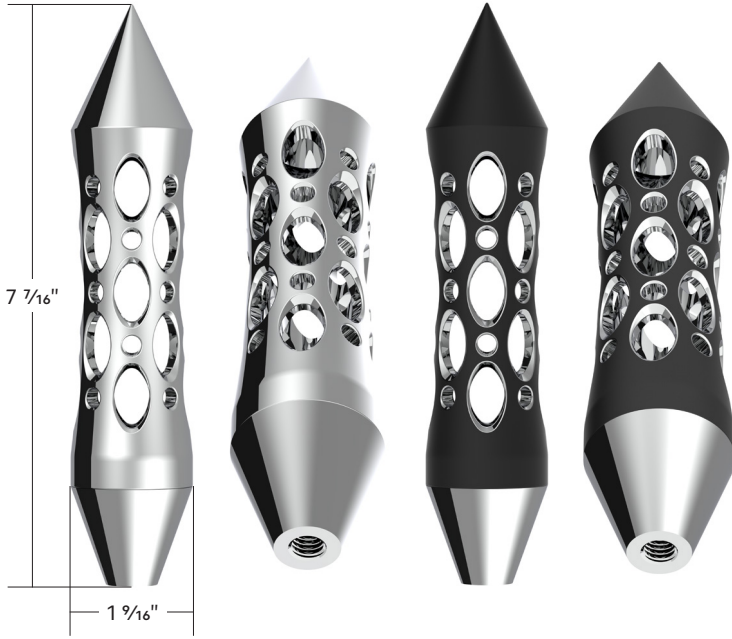

Daytona Style Spike Grip Handle With Beer Tap Adapter

- Beautiful chrome plated finish with triple chrome plating process
- High quality CNC machined grip handle and adapter
- Great add-on to any home bars, pub or restaurant draft beer faucet with 3/8"-16 male beer tap threads. (Faucet not included)

70892	Chrome	1 Pc. / Card
70893	Black	1 Pc. / Card