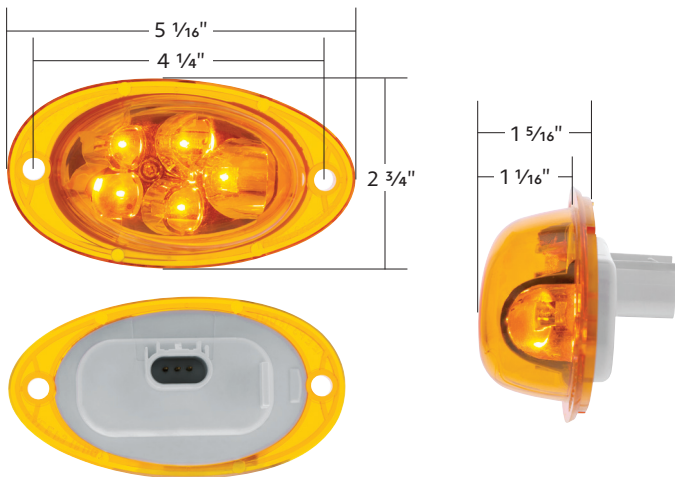

COMPETITION SERIES

2018-2022 Volvo VNR

LED Fog Light With Bracket

- Bright 650 lumen LED fog light with ABS mounting bracket
- Chrome inner housing with unique reflective pattern
- Spring-loaded adjustment design
- Easy plug-in design with OE spec plug
- For 12V DC system, estimated amp draw is 1.2A
- Direct replacement to OEM #82744707
- DOT/SAE, FMVSS 108

32835 LED Fog Light 1 Pc. / Each

100%LED

DOT & SAE

650
Lumens

2008-2017 Freightliner Cascadia

5 LED Turn Signal Light - Slope Lens

- Polycarbonate lens sonically sealed to housing to prevent moisture intrusion
- Fully sealed electronics, works on all 12V DC systems
- Newer design style with chrome inner housing and non-light defusing lens
- Easy plug-in design with OEM style plug
- Replacement for OE #A06-58770-000
- DOT/SAE, FMVSS 108
- IP67 water resistant rating

36809 Amber LED / Amber Lens 1 Pc. / Card

IP67
WATER RESISTANT

DOT & SAE

EASY PLUG-IN