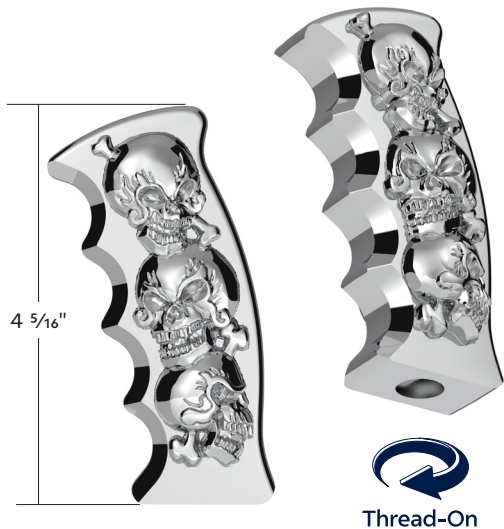

Thread-On Skull Pistol Grip Gearshift Knob

- Highly detailed 3-dimensional skulls in beautiful chrome finish
- Made of quality aluminum casting
- Machined 1/2"-13 female threads
- Works with any adapter or shifter rod with 1/2"-13 male threads

70811B Chrome 1 Pc. / Wbox