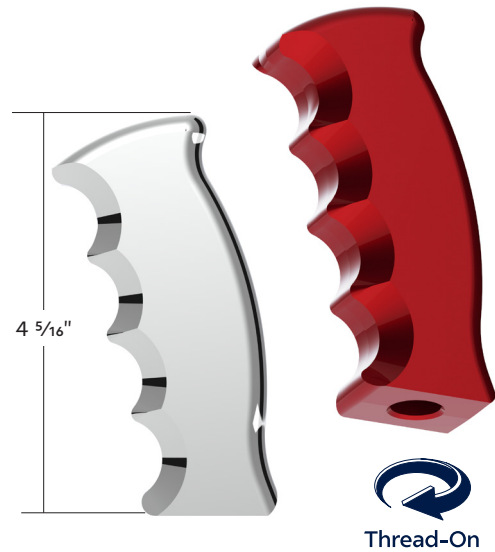

Thread-On Pistol Grip Gearshift Knob

- Made of quality aluminum casting
- Machined 1/2"-13 female threads
- Works with any adapter or shifter rod with 1/2"-13 male threads

70805B Chrome 1 Pc. / Wbox

70810B Candy Red 1 Pc. / Wbox