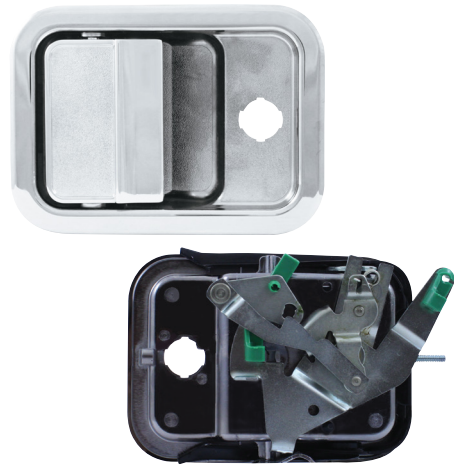

1996-2002 Freightliner Columbia & Century
Outside Door Handle With 7/8" Lock Cutout

- High quality chrome finish for durability and shine
- Quality injection molded plastic replacement door handle
- Perfect for replacing a damaged door handle
- Original design with 7/8" lock cylinder opening for easy installation
- Key lock cylinder not included
- Direct replacement to OEM A18-42228-000
- Shipping in bulk

42365B	Driver (Bulk)	1 Pc. / Box
42366B	Passenger (Bulk)	1 Pc. / Box